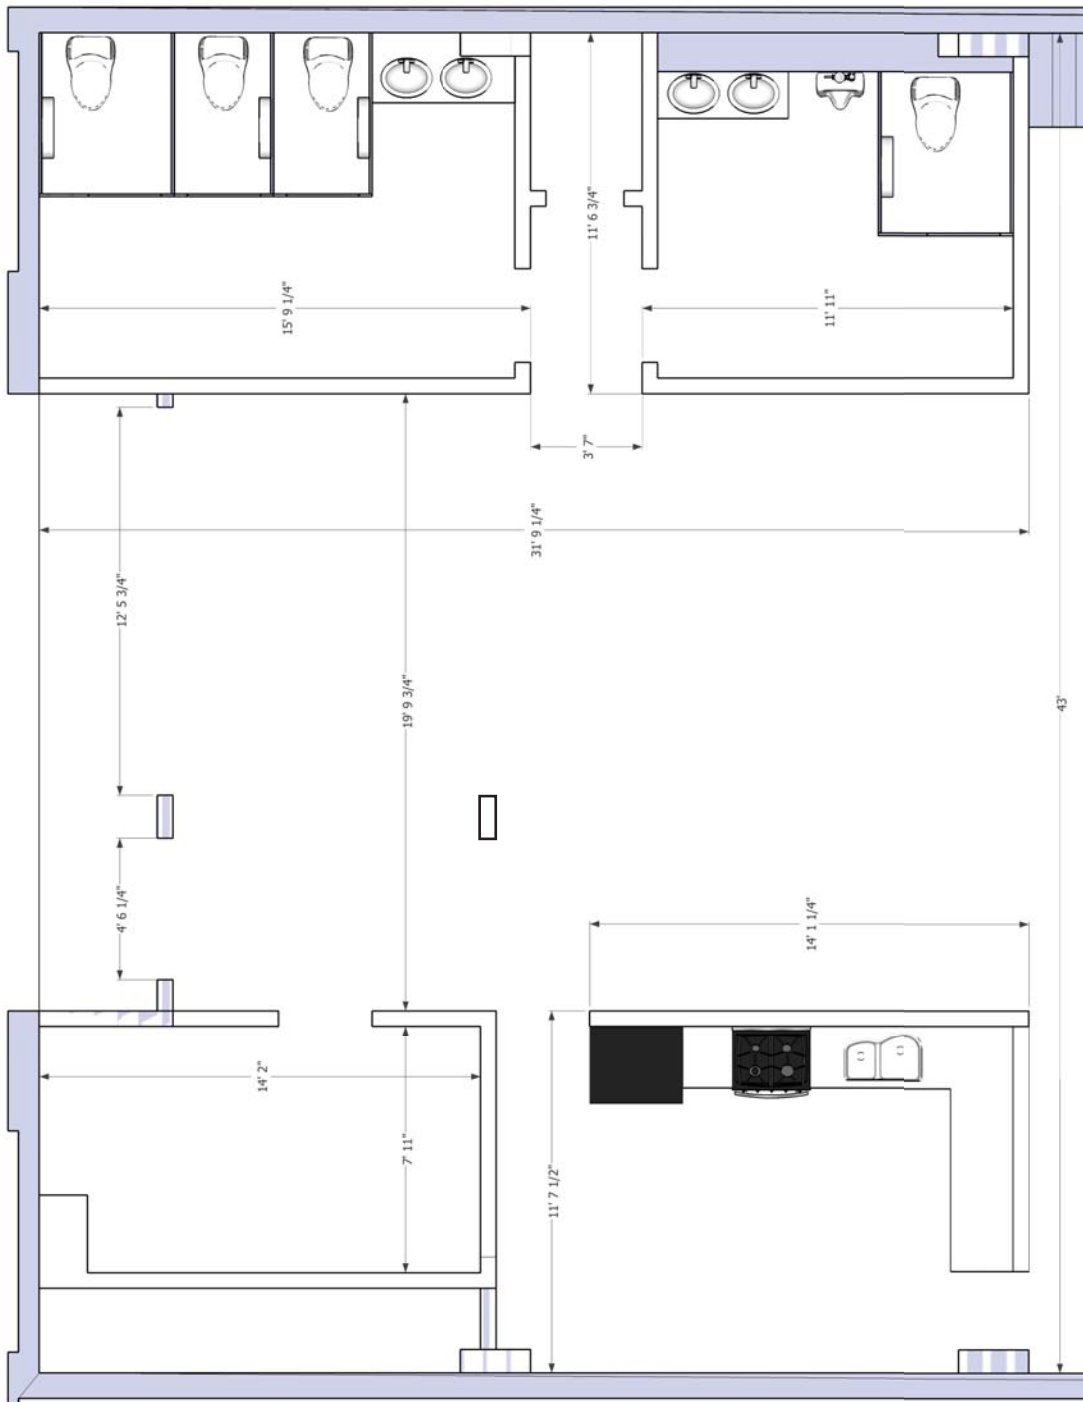

Nichole Evans
 913.558.1623
 nichole@voxtheatre.com

1405 Southwest Blvd
 Kansas City, Kansas 66103

Nichole Evans
913.558.1623
nichole@voxtheatre.com

1405 Southwest Blvd
Kansas City, Kansas 66103