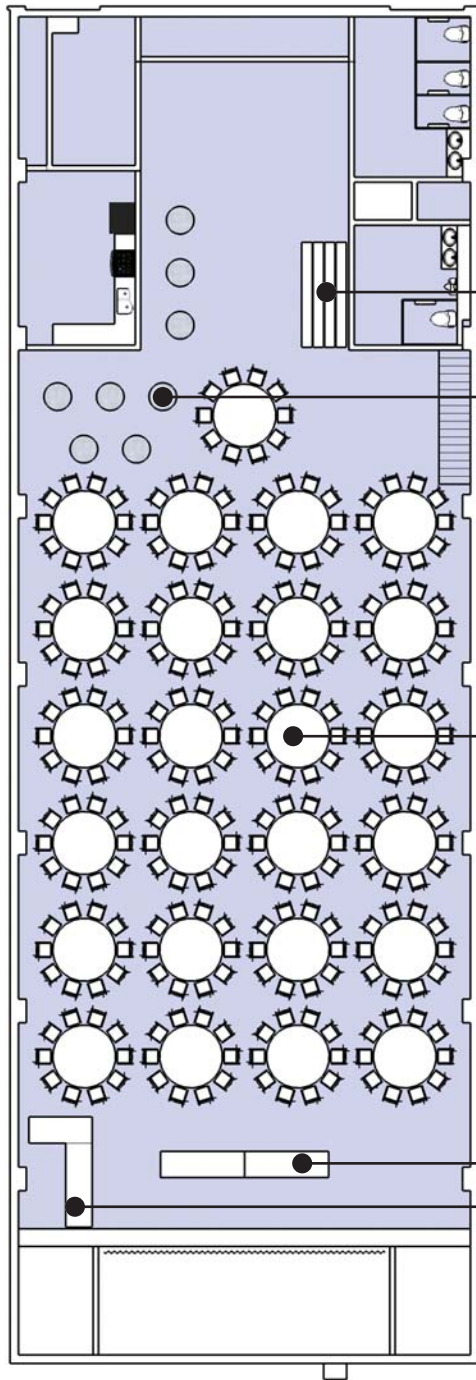

(1) Table for Gifts and Guestbook

(8) Bar Height Tables

(25) 72" Round Tables - Capacity - 250 People

(2) 8' Buffet Tables - Removed after dinner

(1) DJ Station

Nichole Evans
913.558.1623
nichole@voxtheatre.com

1405 Southwest Blvd
Kansas City, Kansas 66103