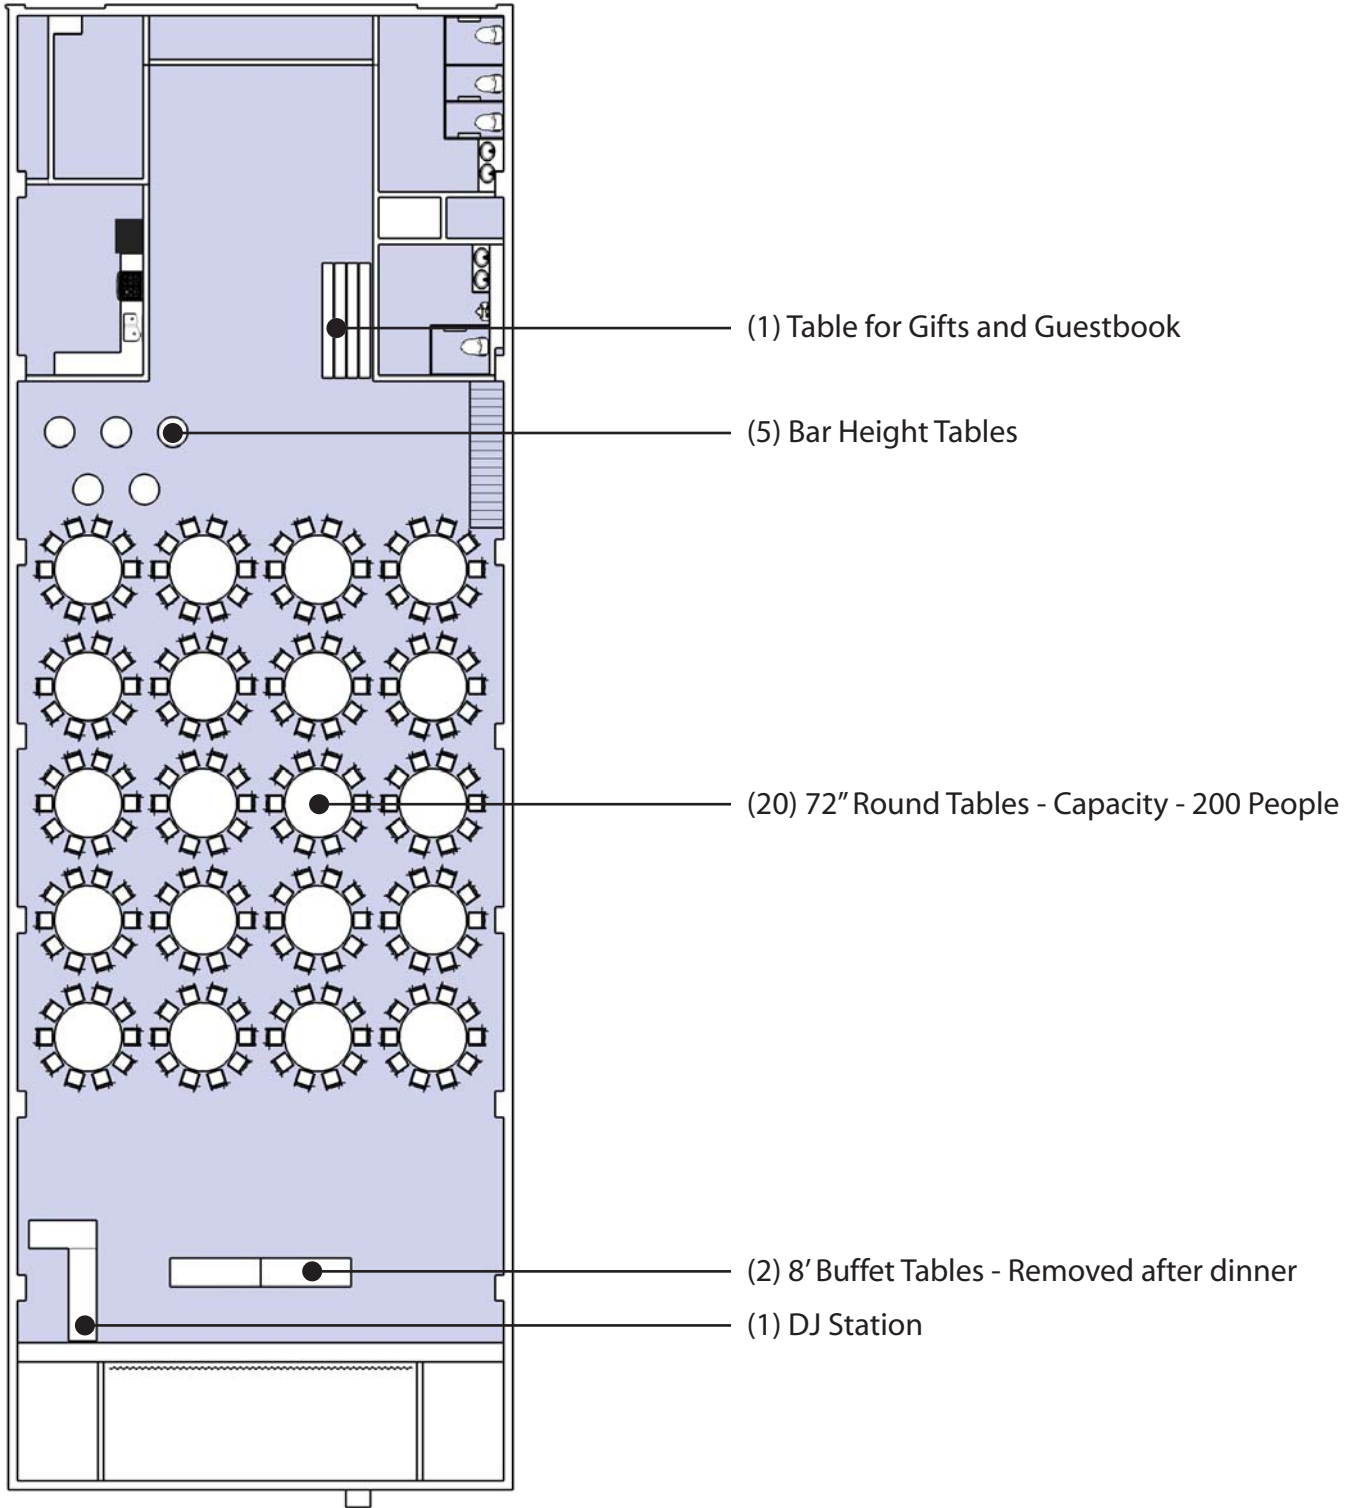

Nichole Evans
913.558.1623
nichole@voxtheatre.com

1405 Southwest Blvd
Kansas City, Kansas 66103